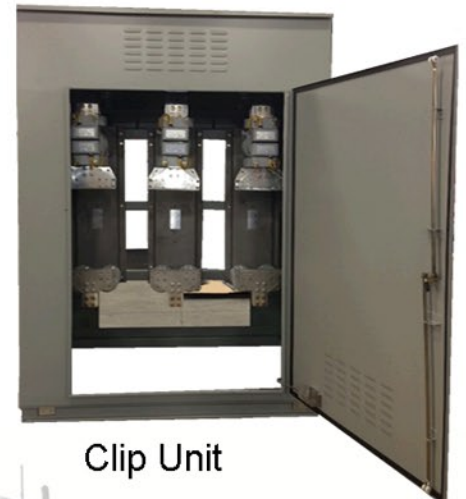

Air Terminal Chamber

Control Assemblies & Custom Support Frames

Control Building

Building Interior

Clip Unit

www.elliottcontrol.com
sales@emotorcontrol.com
13344 Highway 75 N. Willis, TX 77378
Phone: 936-228-5060 - Fax: 936-228-0939