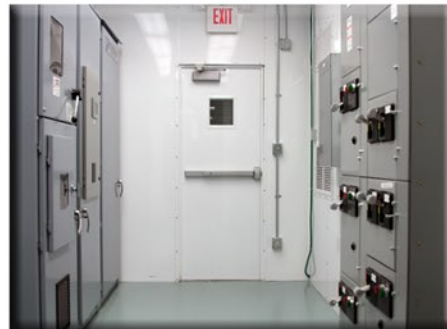

Building Interior